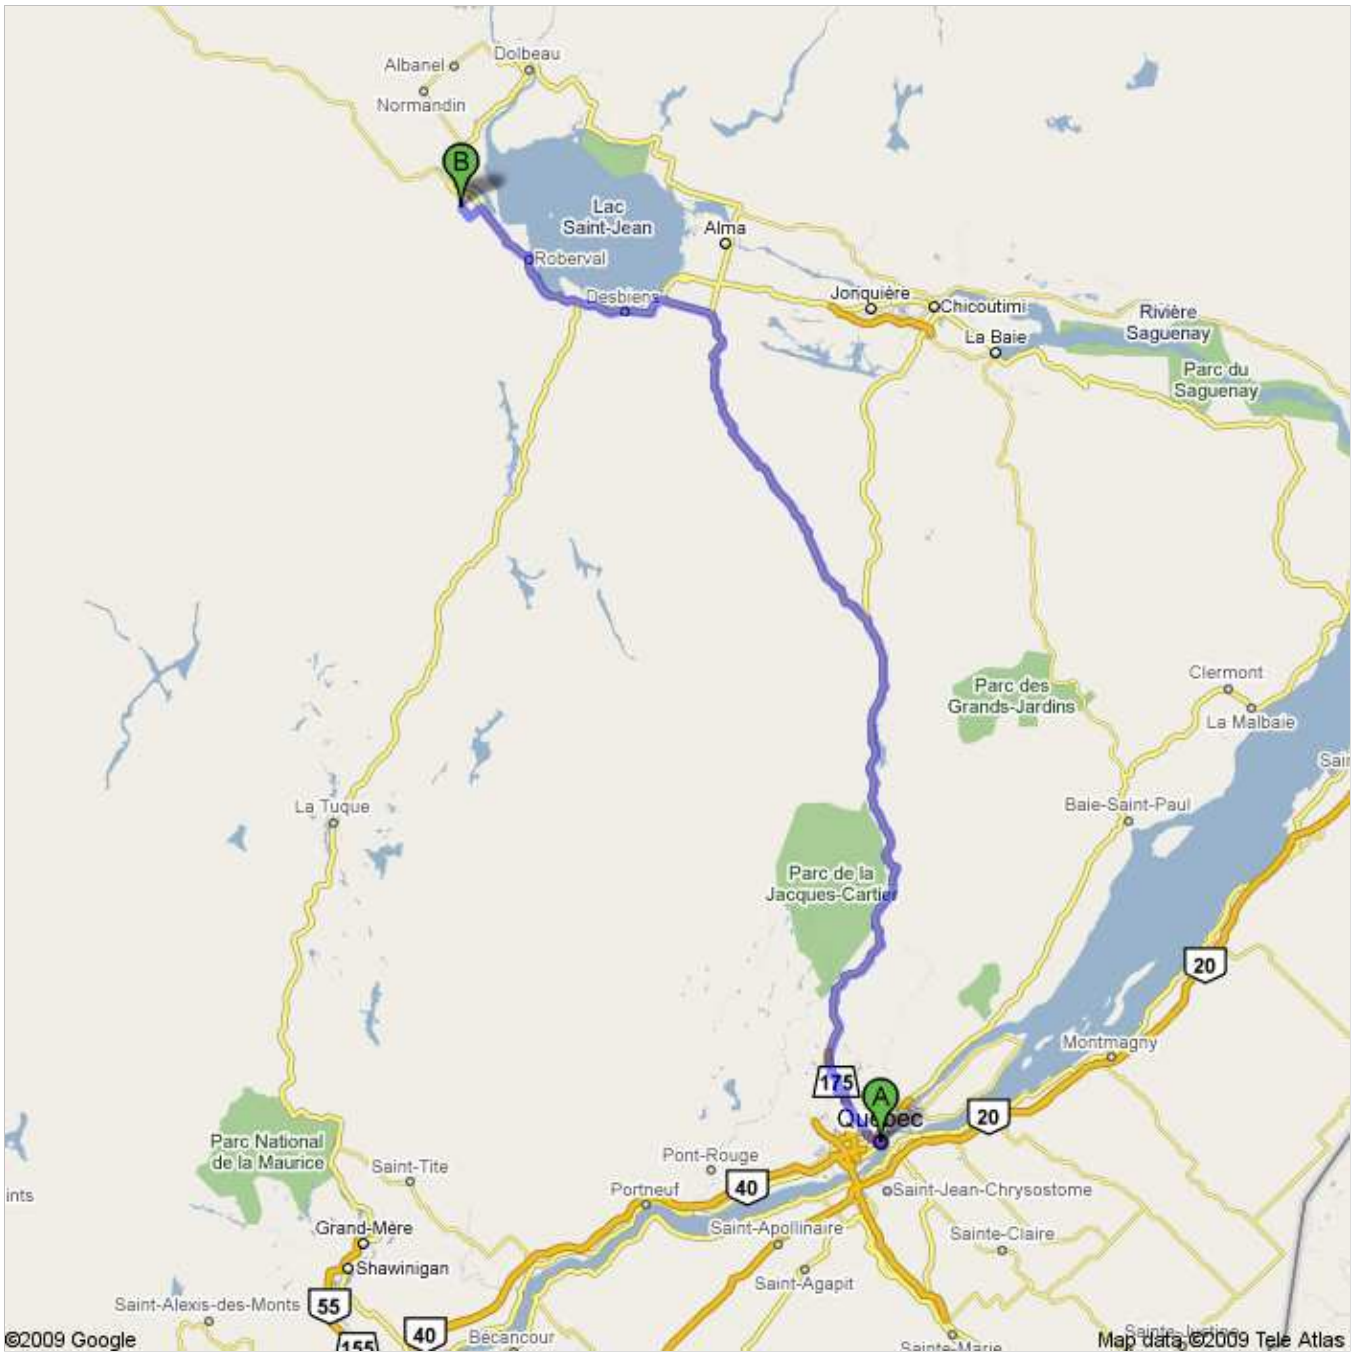

Directions to 1165 3 Rang, Saint-Prime, QC

278 km – about 3 hours 19 mins

 Quebec, QC

1. Head **southwest** on **Rue D'Aiguillon** toward **Avenue Honoré-Mercier/Route 175** go 63 m
total 63 m
-  2. Turn **right** at **D' Abraham Cote** go 0.1 km
total 0.2 km
-  3. Turn **left** to stay on **D' Abraham Cote**
About 2 mins go 0.5 km
total 0.7 km
-  4. Turn **right** at **Rue De la Couronne**
About 2 mins go 1.0 km
total 1.7 km
-  5. Slight **left** at **Rue De la Couronne/Route 175 N**
Continue to follow Route 175 N
About 3 mins go 3.8 km
total 5.5 km
6. Continue on **Route 73 N** go 19.2 km
total 24.7 km
About 12 mins
-  7. Slight **right** at **Boulevard Talbot**
About 16 mins go 23.8 km
total 48.5 km
8. Continue on **Route 175** go 81.9 km
total 130 km
About 56 mins
-  9. Turn **left** at **Route 169**
About 1 min go 64 m
total 130 km
-  10. Turn **right** to stay on **Route 169**
About 54 mins go 79.3 km
total 210 km
-  11. Slight **left** at **Rang Caron**
About 3 mins go 3.7 km
total 213 km
12. Continue on **Route 169** go 7.1 km
total 221 km
About 5 mins
-  13. Slight **left** to stay on **Route 169**
About 16 mins go 23.9 km
total 245 km
-  14. Slight **left** to stay on **Route 169**
About 19 mins go 27.7 km
total 272 km
-  15. Turn **left** at **Route Marcel-Auclair**
About 5 mins go 3.3 km
total 275 km
-  16. Turn **right** at **3 Rang**
About 4 mins go 2.4 km
total 278 km

 1165 3 Rang, Saint-Prime, QC

These directions are for planning purposes only. You may find that construction projects, traffic, weather, or other events may cause conditions to differ from the map results, and you should plan your route accordingly. You must obey all signs or notices regarding your route.

Map data ©2009 , Tele Atlas